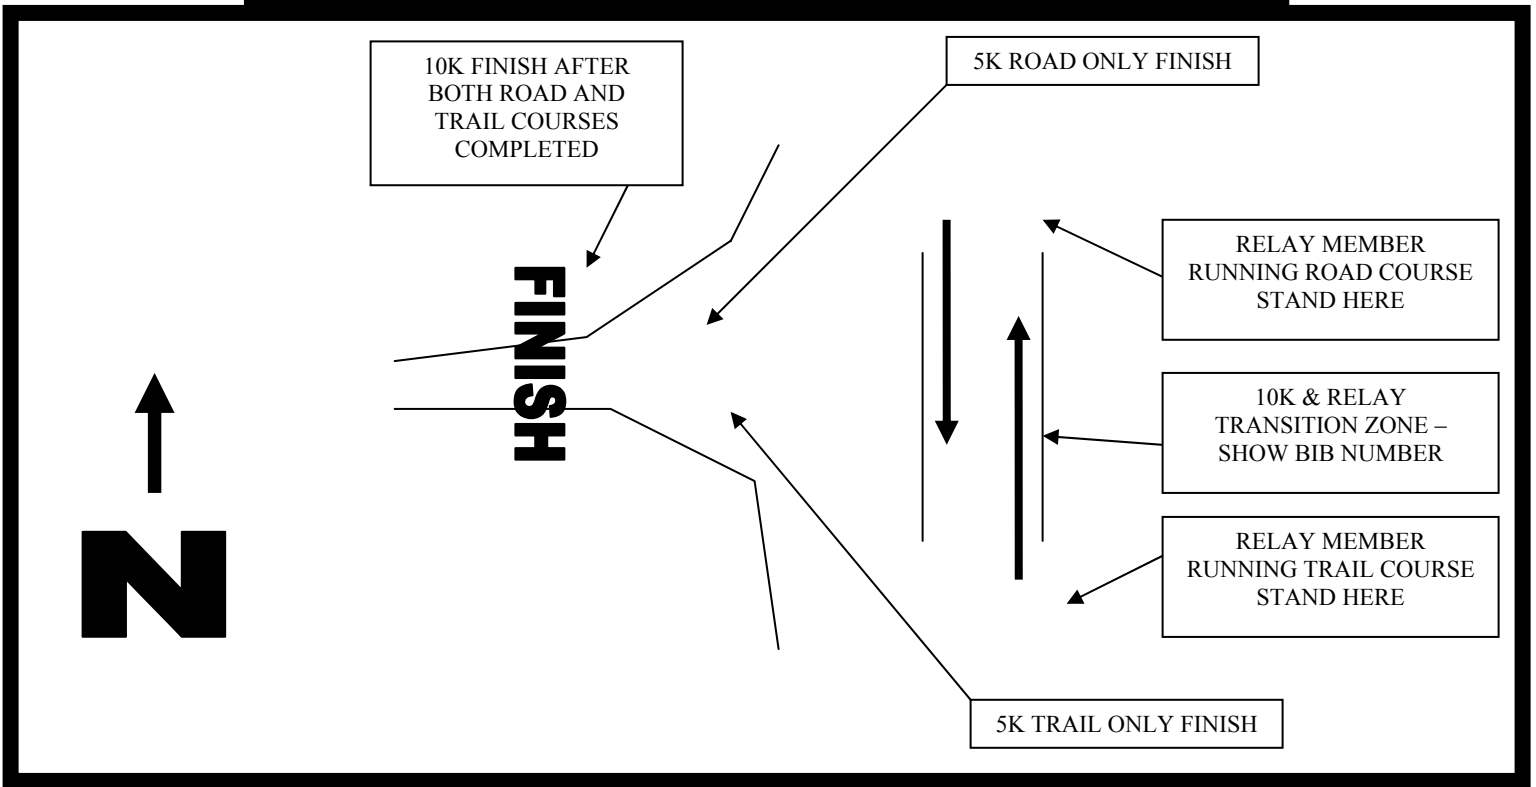

# LUCKY CLOVER TRANSITION ZONES

## FINISH AREA / RELAY EXCHANGE / 10K TRANSITION

## TRAIL JUNCTION