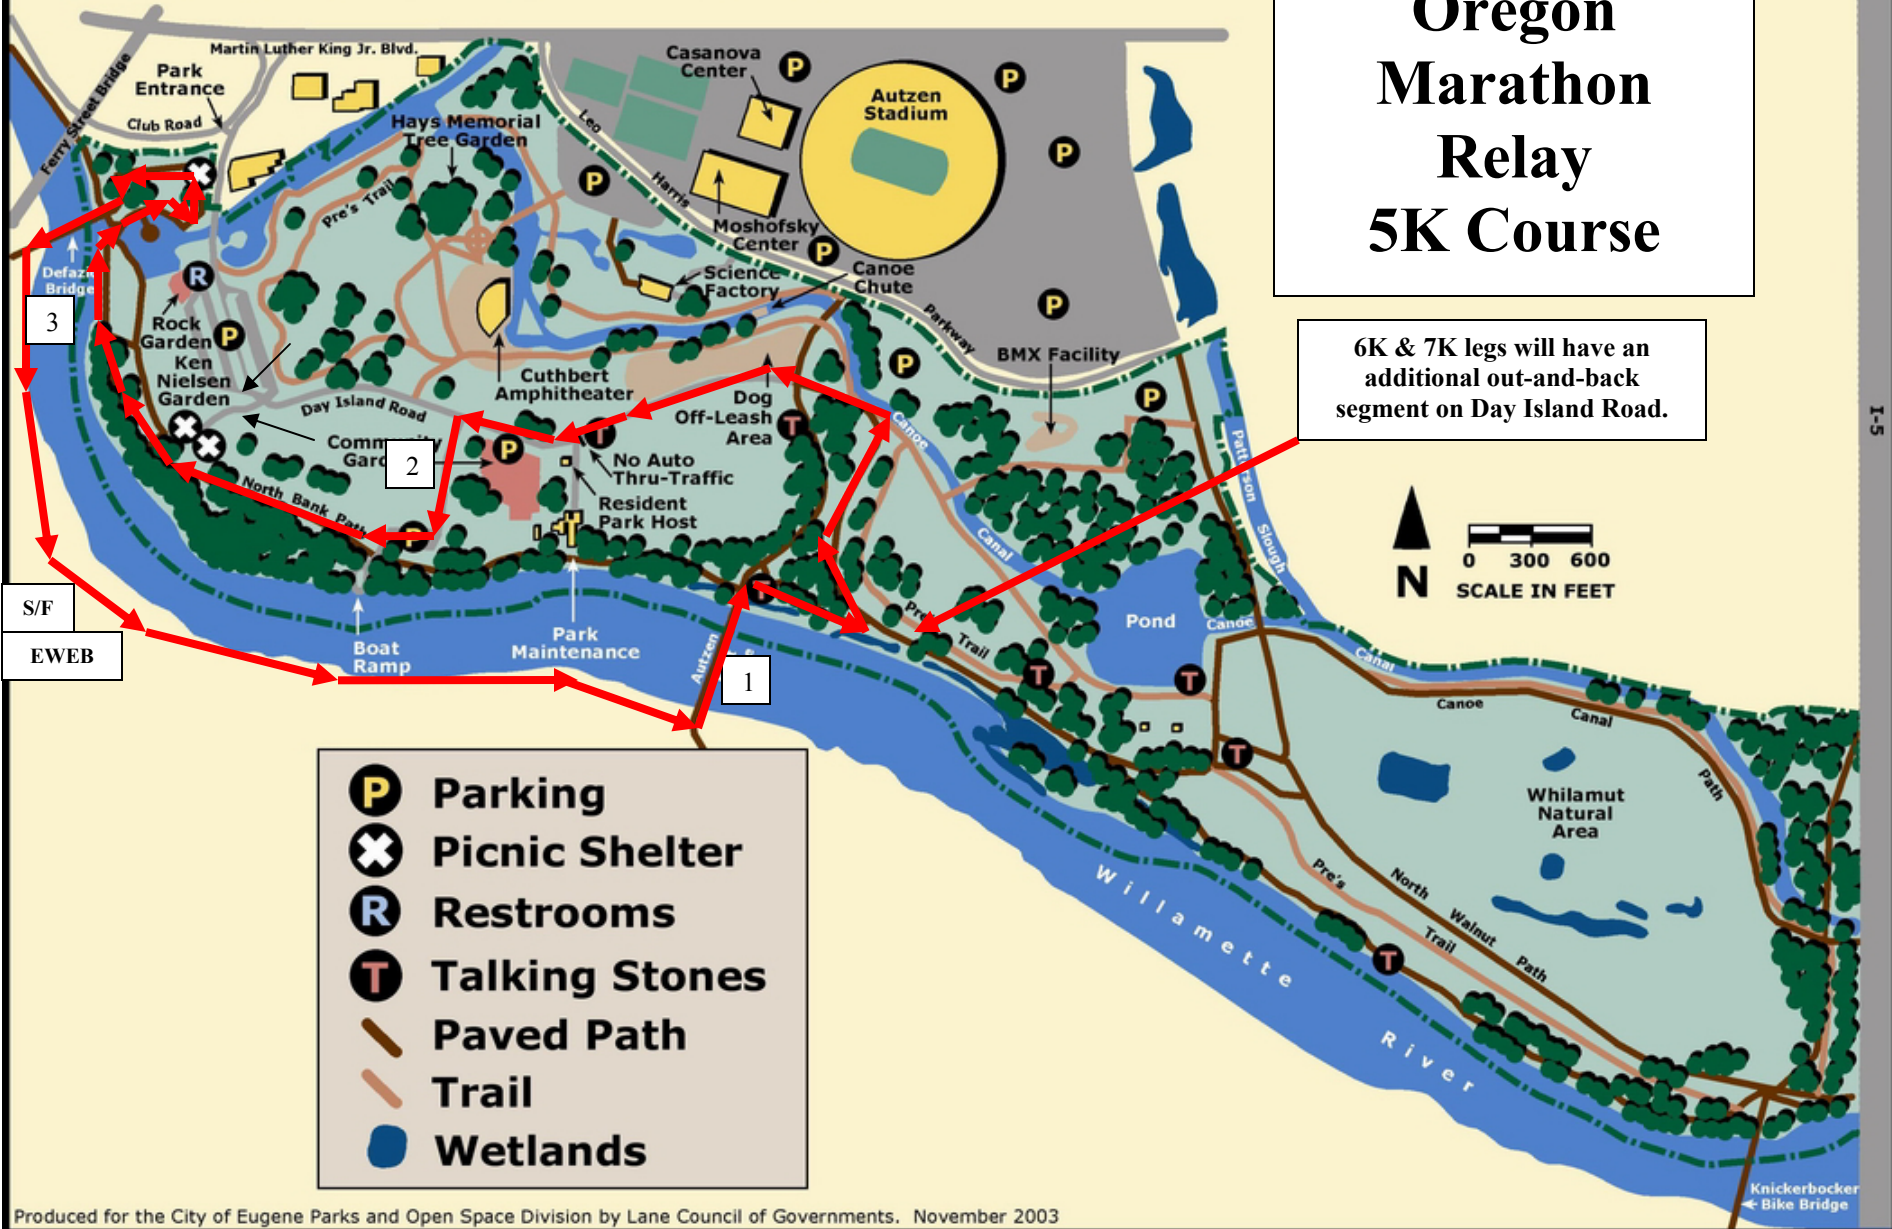

# Alton Baker Park

## Oregon Marathon Relay 5K Course

6K & 7K legs will have an additional out-and-back segment on Day Island Road.

- P** Parking
- X** Picnic Shelter
- R** Restrooms
- T** Talking Stones
- Paved Path
- Trail
- Wetlands